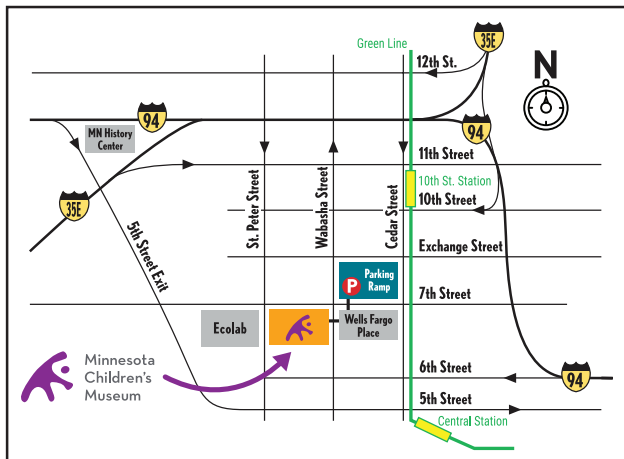

## ADDRESS

The museum is located at 10 W. Seventh St. in downtown St. Paul.

## PARKING

Parking is available in the World Trade Center parking ramp on Wabasha Street at West Seventh Street. Bring your parking ticket to the museum box office to get a discount on parking (\$7.50 for 3 hours and \$1 for each additional 30 minutes.)

## PUBLIC TRANSIT

The museum is located near the 10th Street station on the Metro Transit Green Line. Many buses serve the area. Use the trip planner from Metro Transit to find the most convenient route.