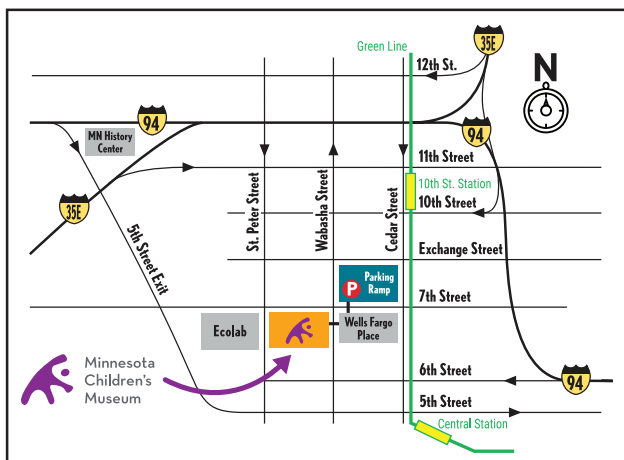

MUSEUM INFORMATION

ADDRESS

The museum is located at 10 W. Seventh St. in downtown St. Paul.

HOURS

The museum is open Tuesday through Friday from 9 a.m. to 4 p.m., Saturday 9 a.m. to 6 p.m. and Sunday 9 a.m. to 5 p.m. Closed on Monday.

TICKETS

Tickets cost \$16 for ages 1 to 101. Free for children under age 1. Free for members.

PARKING

Parking is available in the World Trade Center parking ramp on Wabasha Street at West Seventh Street. Bring your parking ticket to the museum box office to get a discount on parking (\$7.50 for 3 hours and \$1 for each additional 30 minutes.)

PUBLIC TRANSIT

The museum is located near the 10th Street station on the Metro Transit Green Line. Many buses serve the area. Use the trip planner from Metro Transit to find the most convenient route.

CONTACT US