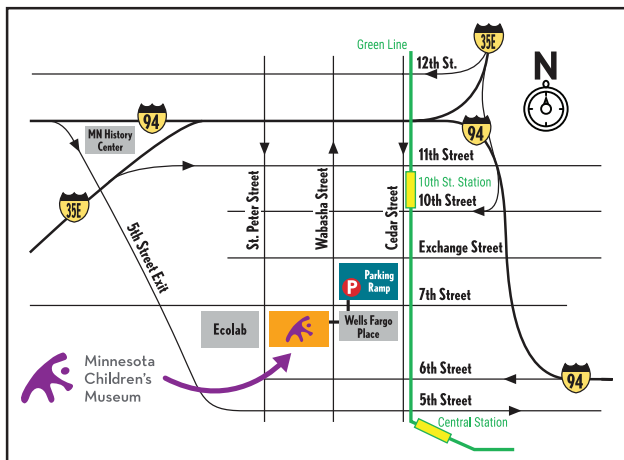

### ADDRESS

The museum is located at 10 W. Seventh St. in downtown St. Paul.

### PARKING

Parking is available in the World Trade Center parking ramp on Wabasha Street at West Seventh Street. Bring your parking ticket to the museum box office to get a discount on parking (\$7.50 for 3 hours and \$1 for each additional 30 minutes.)

### PUBLIC TRANSIT

The museum is located near the 10th Street station on the Metro Transit Green Line. Many buses serve the area. Use the trip planner from Metro Transit to find the most convenient route.