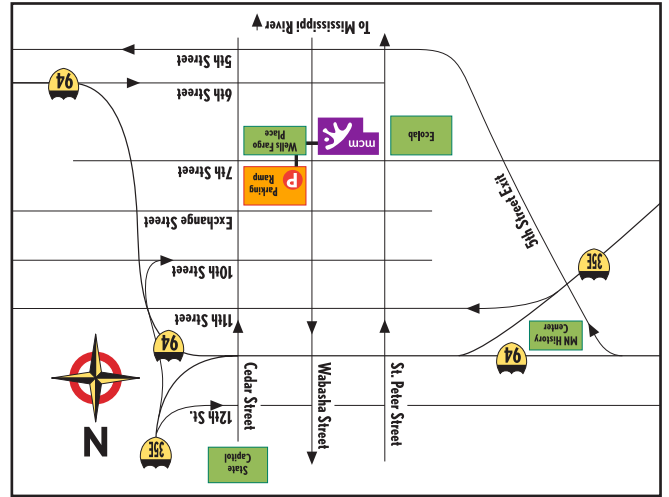

Minnesota
Children's
Museum

birthday party

You're invited to my

Party monsters unite!

Come play and celebrate my
birthday!

Remember to wear socks!
(required in *The Scramble*)

Enter parking ramp on Wabasha Street. Bring your parking ticket into the museum to receive discounted parking. Check in at the museum on the street level as a birthday party guest.

From the West: 94 East, 94 West, 5th Street Exit, 6th Street Exit, 7th Street (left), 7th Street (right)
 From the East: 94 East, 94 West, 5th Street Exit, 6th Street Exit, 7th Street (left), 7th Street (right)
 From the North: 35E South, 10th St. Exit, 11th Street, 11th Street (left), 11th Street (right)
 From the South: 35E North, 11th Street, 11th Street (left), 11th Street (right)

Directions to Minnesota Children's Museum

To: _____

Date: _____

Time: _____

Place:  **Minnesota Children's Museum**
 10 West 7th Street
 St. Paul, MN 55102
 651-225-6000
 mcm.org

Please RSVP to: _____

at: _____